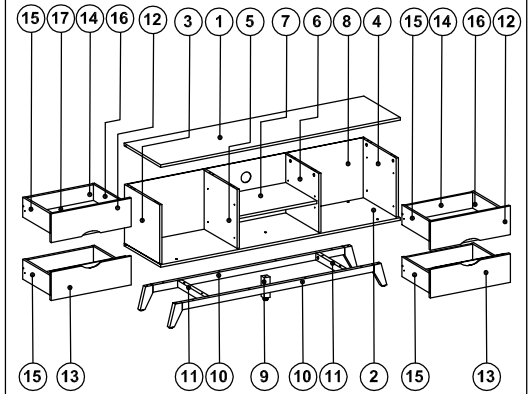

CB1500SOB

The cabinet top supports up to 35 kg (77 lbs.)
The middle shelf supports up to 7.5 kg (16.5 lbs.)

PRODUCT CARE: Care for your furniture by cleaning with glass cleaner and a disposable paper towel, do NOT use abrasive chemical products to clean your AVS furniture

1500 X 396 X 15 1x | 1500 X 396 X 15 1x | 340 X 379 X 15 1x | 340 X 379 X 15 1x | 340 X 356 X 15 1x | 340 X 356 X 15 1x | 493 X 338 X 15 1x | 1477 X 351 X 2.5 1x

CAUTION: Do not use this product for any purpose not explicitly specified by AVS. Improper installation may cause property damage or personal injury. If you do not understand these directions, or have doubts about the safety of the installation, contact AVS Customer Service or call a qualified contractor. AVS is not responsible for damage or injury caused by incorrect mounting, assembly, or use.

WARNING! This product contains small items that could be a choking hazard if swallowed. Keep these items away from young children!

118 X 36 X 36 1x | 1360 X 130 X 25 2x | 295 X 38 X 25 2x | 500 X 165 X 15.5 2x | 500 X 165 X 15.5 2x | 420 X 112 X 15 4x | 340 X 114 X 15 4x | 340 X 114 X 15 4x | 431 X 336.5 X 2.5 4x

 A X 20	 B X 20	 C X 25	 D X 48	 E X 32
 F X 4	 G X 33	 H X 4	 I X 2	 J X 14
 K X 14				

AV Supply Group (AVS) intends to make this manual accurate and complete. However, AVS makes no claim that the information contained herein covers all details, conditions, or variations. Nor does it provide for every possible contingency in connection with the installation or use of this product. The information contained in this document is subject to change without notice or obligation of any kind. AVS makes no representation of warranty, expressed or implied, regarding the information contained herein. AVS assumes no responsibility for accuracy, completeness or sufficiency of the information contained in this document.