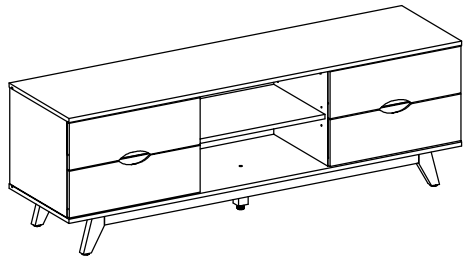

ASSEMBLY INSTRUCTIONS

CB1500SOB

Thank you for choosing AVS CB1500SOB Furniture. Before beginning assembly, please check all parts are included and undamaged. For any assembly or parts enquiries, please contact AV Supply Group Ltd on (09) 2749172 or email to info@avsupply.co.nz

CB1500SOB

The cabinet top supports up to 35 kg (77 lbs.)
The middle shelf supports up to 7.5 kg (16.5 lbs.)

PRODUCT CARE: Care for your furniture by cleaning with glass cleaner and a disposable paper towel, do NOT use abrasive chemical products to clean your AVS furniture

1500 X 396 X 15 1x | 1500 X 396 X 15 1x | 340 X 379 X 15 1x | 340 X 379 X 15 1x | 340 X 356 X 15 1x | 340 X 356 X 15 1x | 493 X 338 X 15 1x | 1477 X 351 X 2.5 1x

CAUTION: Do not use this product for any purpose not explicitly specified by AVS. Improper installation may cause property damage or personal injury. If you do not understand these directions, or have doubts about the safety of the installation, contact AVS Customer Service or call a qualified contractor. AVS is not responsible for damage or injury caused by incorrect mounting, assembly, or use.