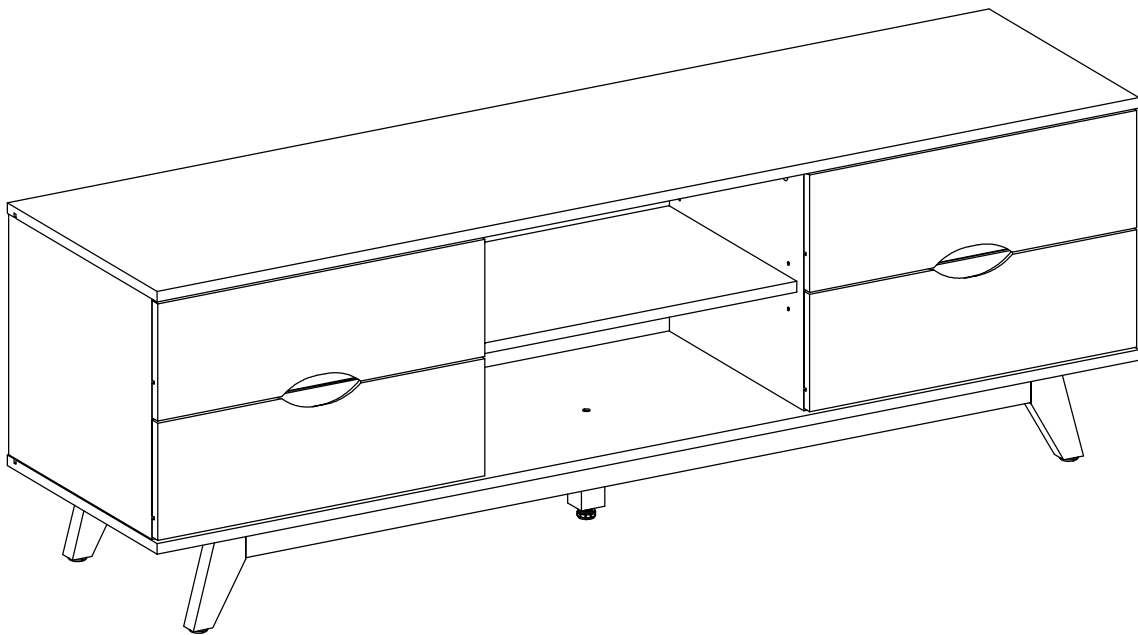

ASSEMBLY INSTRUCTIONS

CB1500SOB

Thank you for choosing AVS CB1500SOB Furniture. Before beginning assembly, please check all parts are included and undamaged. For any assembly or parts enquiries, please contact AV Supply Group Ltd on (09) 2749172 or email to info@avsupply.co.nz

CB1500SOB

The cabinet top supports up to 35 kg (77 lbs.)
The middle shelf supports up to 7.5 kg (16.5 lbs.)

PRODUCT CARE: Care for your furniture by cleaning with glass cleaner and a disposable paper towel, do NOT use abrasive chemical products to clean your AVS furniture

1500 X 396 X 15 1x | 1500 X 396 X 15 1x | 340 X 379 X 15 1x | 340 X 379 X 15 1x | 340 X 356 X 15 1x | 340 X 356 X 15 1x | 493 X 338 X 15 1x | 1477 X 351 X 2.5 1x

CAUTION: Do not use this product for any purpose not explicitly specified by AVS. Improper installation may cause property damage or personal injury. If you do not understand these directions, or have doubts about the safety of the installation, contact AVS Customer Service or call a qualified contractor. AVS is not responsible for damage or injury caused by incorrect mounting, assembly, or use.